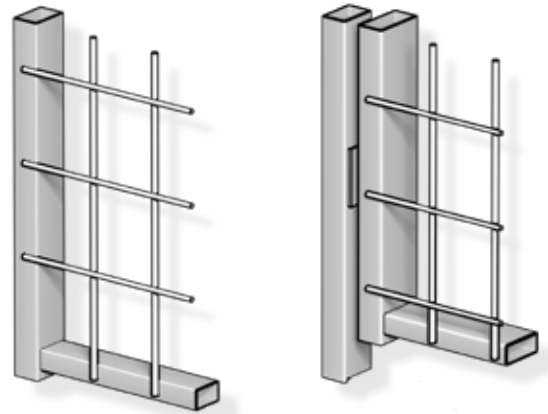

## STOREROOM WALL FK+ · SCANDINAVIA'S MOST SAFE

Axellent FK+ storeroom system now has confirmation that it can handle even the toughest challenges through testing and approval by SSF. For FK+, we have incorporated reinforced hinges, lock fittings, doors and walls. Peace of mind signed Axellent!

Tubular steel frame, door	
---------------------------	--

Vertical tubes	40x20
Horizontal tubes	35x15

Steel mesh	
------------	--

Vertical wires	Ø 5.0
Horizontal wires	Ø 5.0

Dimensions	50x65
------------	-------

Door opening dimensions	
-------------------------	--

45-4225750(1)	2000x710
45-4225900(1)	2000x860